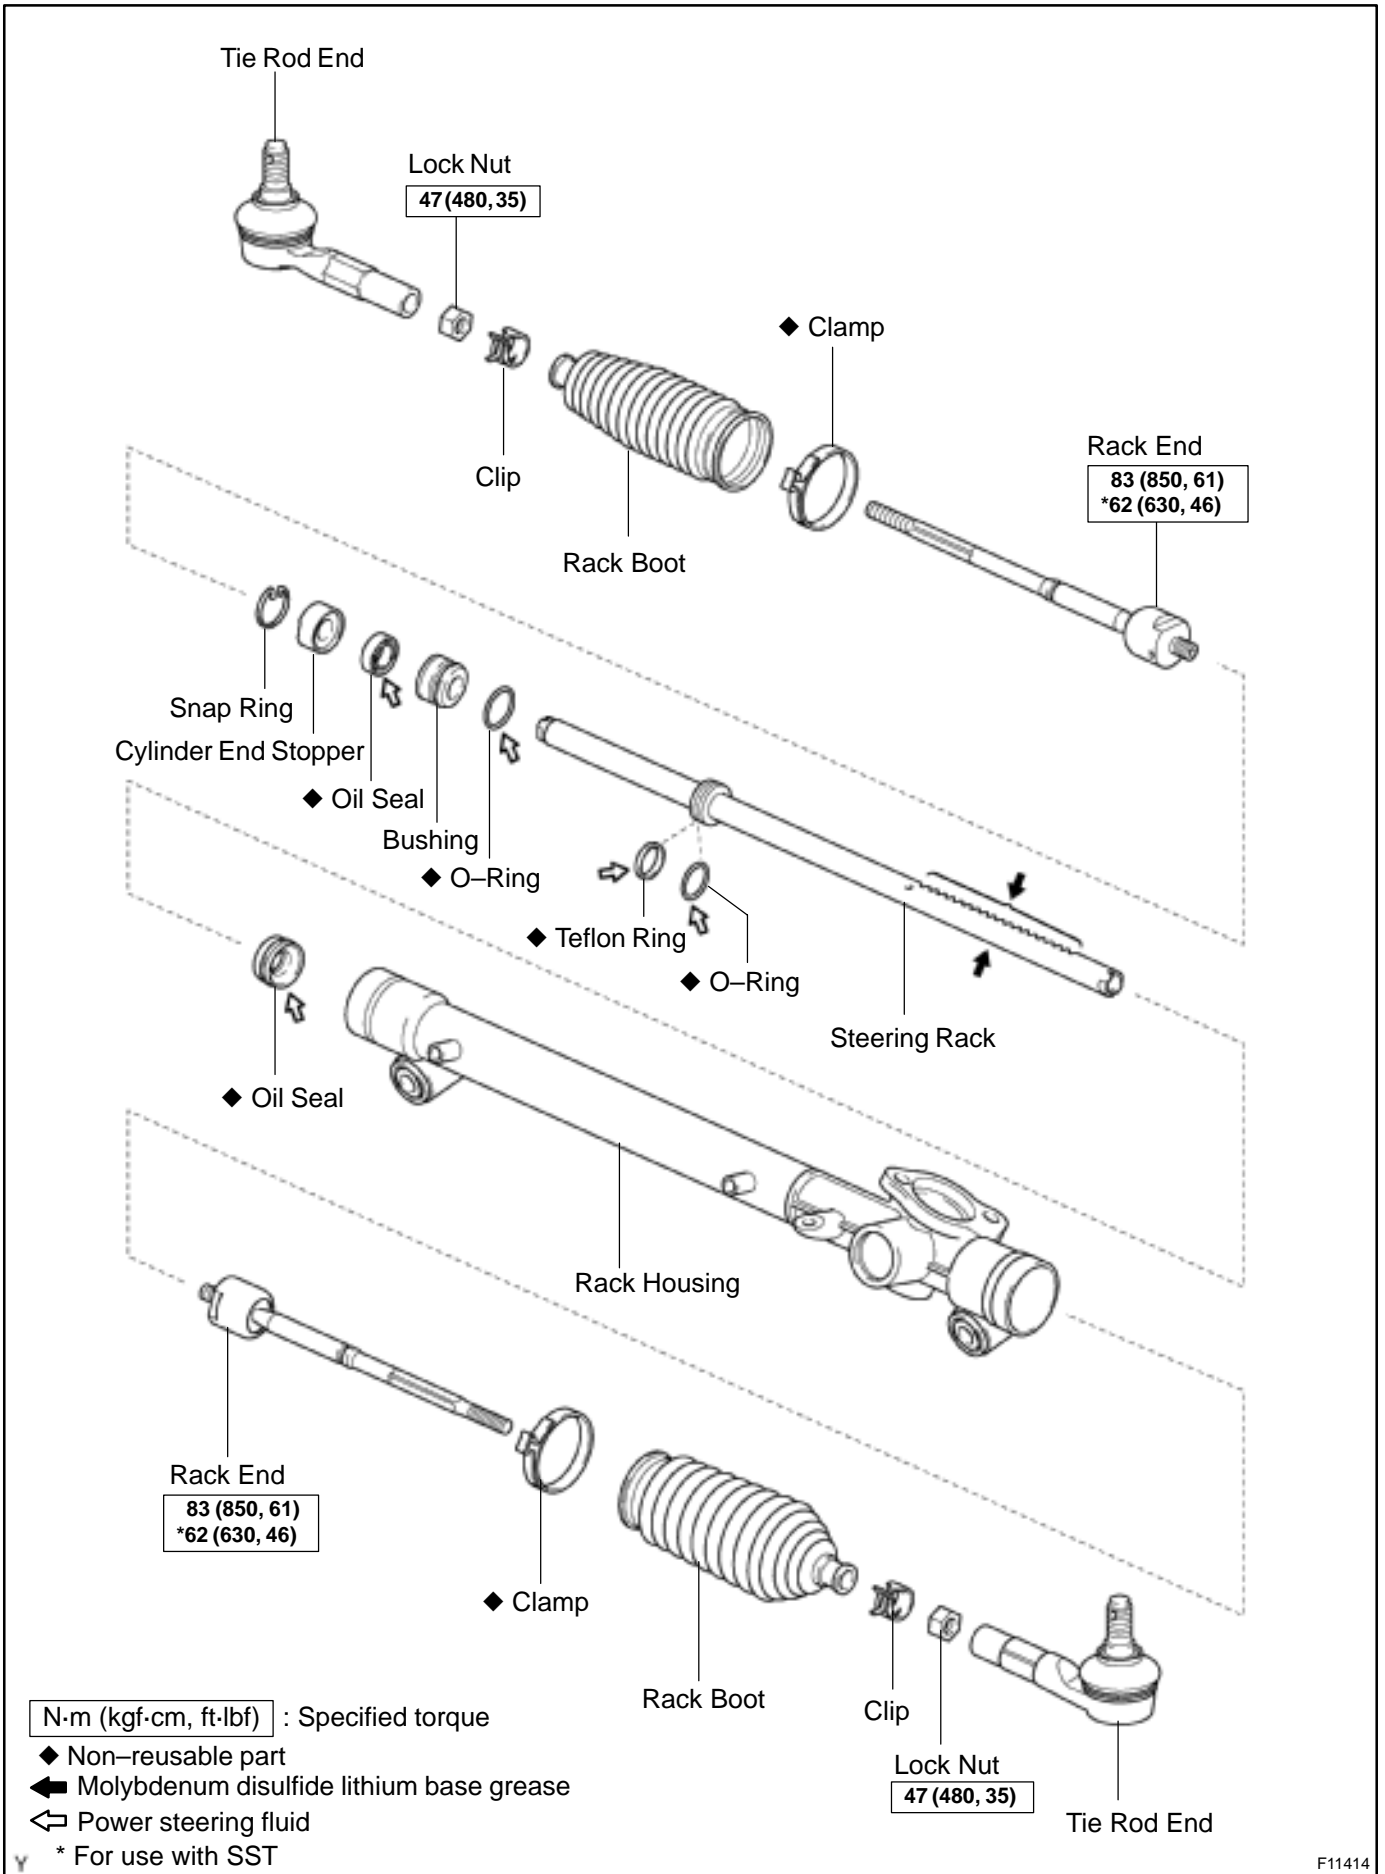

POWER STEERING GEAR COMPONENTS

SR13A-02

F11047

F11414

F11796