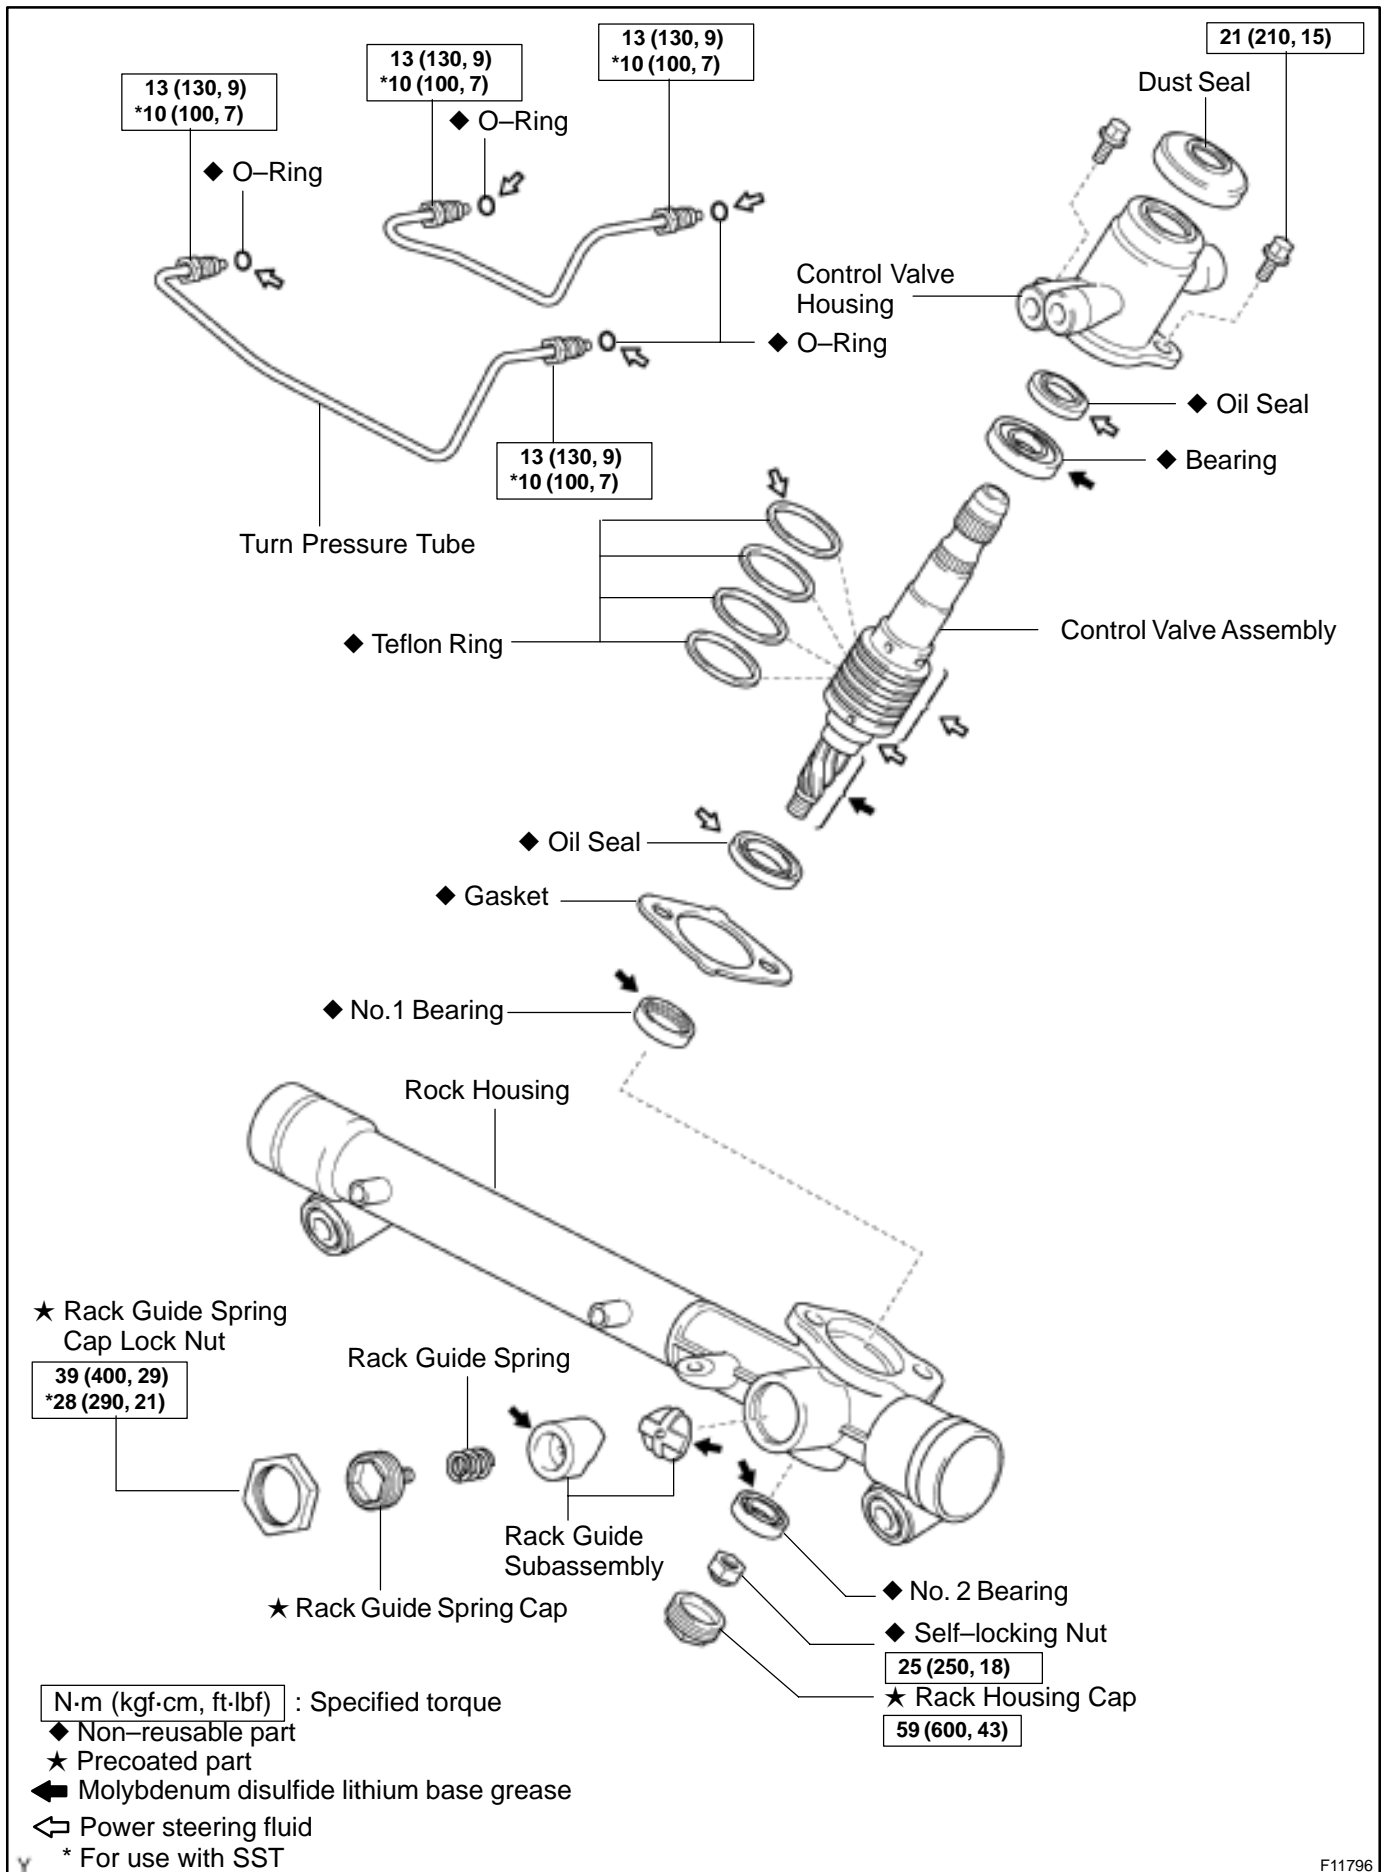

POWER STEERING GEAR COMPONENTS

SR13A-02

F11047

F11414

F11796